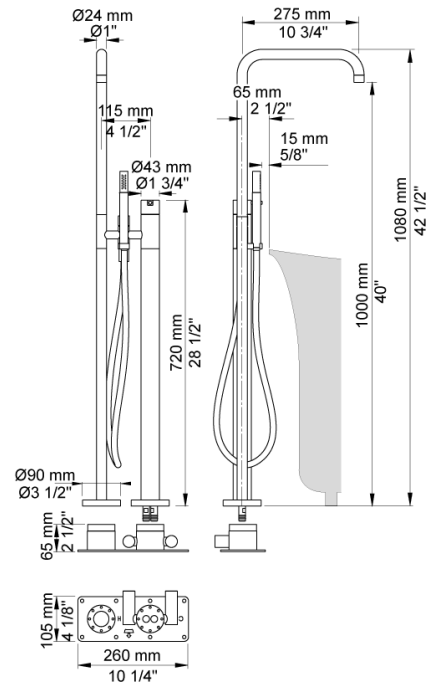

	Date:
	Client:
	Project:

FS1

Free-standing bath mixer with hand shower, high 1080 mm. FS1 UP = Build-in part for free-standing bath mixer with hand shower. FS1 AP = Trim part for free-standing bath mixer with hand shower. FS1 with height 930 mm available on request. If the floor covering is greater than 15 mm, extensions should be specified when ordering the FS1. All extensions supplied with the FS1 are free of charge.

Flow

	Bar:	1.0	2.0	3.0	4.0	5.0
FS1 ¹⁾	(l/min)	11.0	15.5	19.0	21.9	24.5
FS1 ²⁾	(l/min)	12.7	18.0	22.0	25.4	28.4
T2	(l/min)	5.2	7.4	9.0	9.0	9.0

¹⁾ Standard Aerator VR624D

²⁾ Strainer VR624E

Available in colors